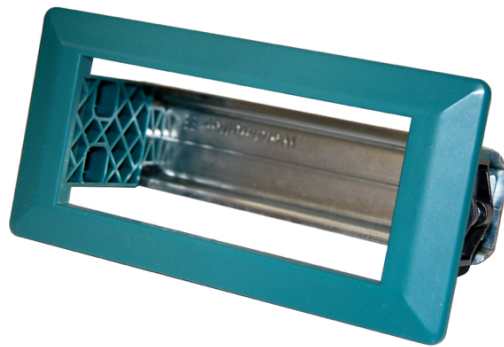

General information

PVS25520200512

AC 1500 is a robust, practical and durable accessory used to transform the weight transmitter DAT 1400 from DIN rail to panel mount.

All indicated data may be changed without notice.
All the measures indicated are expressed in millimeters (mm).