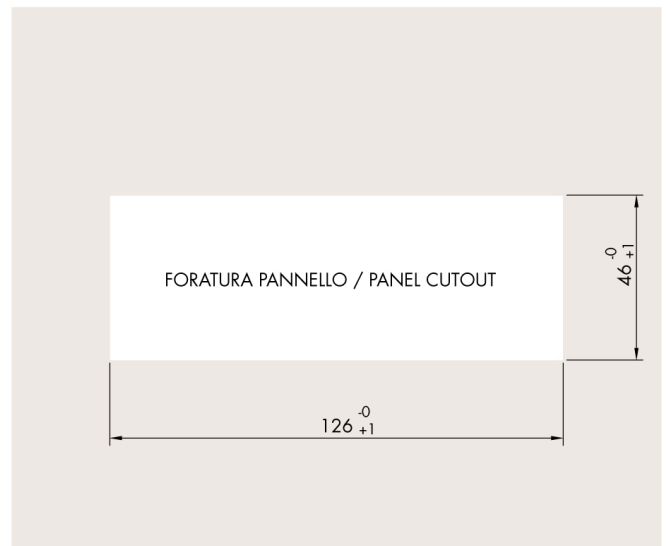

General information

PVS25520200512

AC 1500 is a robust, practical and durable accessory used to transform the weight transmitter DAT 1400 from DIN rail to panel mount.

All indicated data may be changed without notice.
All the measures indicated are expressed in millimeters (mm).

All indicated data may be changed without notice.
 All the measures indicated are expressed in millimeters (mm).