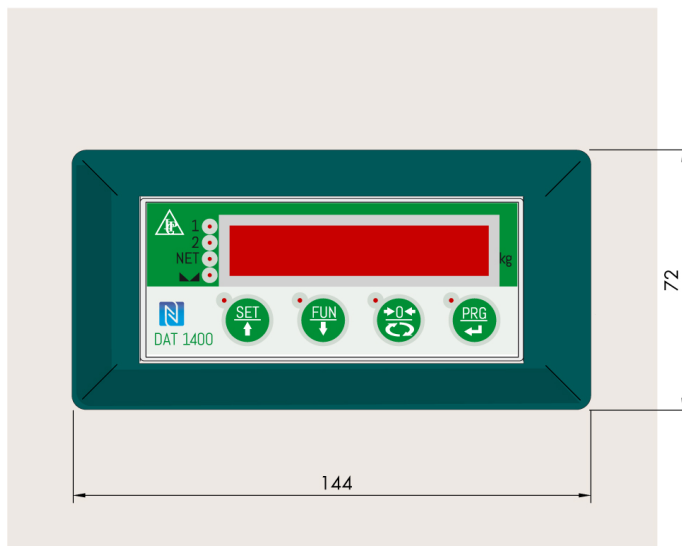

General information

PVS25520200512

AC 1500 is a robust, practical and durable accessory used to transform the weight transmitter DAT 1400 from DIN rail to panel mount.

All indicated data may be changed without notice.
All the measures indicated are expressed in millimeters (mm).

All indicated data may be changed without notice.
 All the measures indicated are expressed in millimeters (mm).