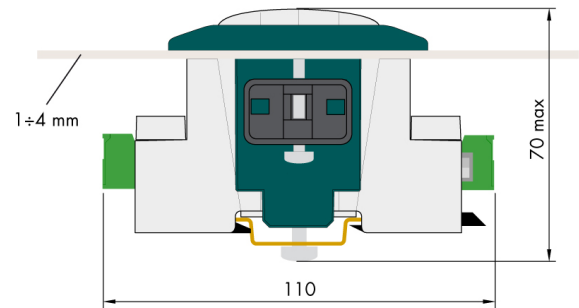

General information

PVS25520200512

AC 1500 is a robust, practical and durable accessory used to transform the weight transmitter DAT 1400 from DIN rail to panel mount.

All indicated data may be changed without notice.
All the measures indicated are expressed in millimeters (mm).

All indicated data may be changed without notice.
 All the measures indicated are expressed in millimeters (mm).