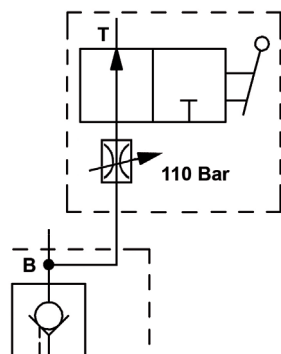

Technical specification sheet

M304 | SADA Power Switch

Specifications

article number	100.172.051
model	M304
short description	SADA Power Switch

holmatro.com

© Holmatro 2021-09-10

While the greatest care has been devoted to the content, it is possible that the information in this printed matter is incorrect or incomplete. Holmatro B.V. and its affiliated companies (hereafter: Holmatro) cannot be held liable in any way for the consequences of activities undertaken on the basis of this printed matter. Values can vary within the manufacturer measurements. If you have any doubts about the correctness or completeness of the information, you shall contact Holmatro (T +31 (0)162-751480). Nothing from this printed matter can be copied and/or made public in any way without the explicit authorisation of Holmatro.